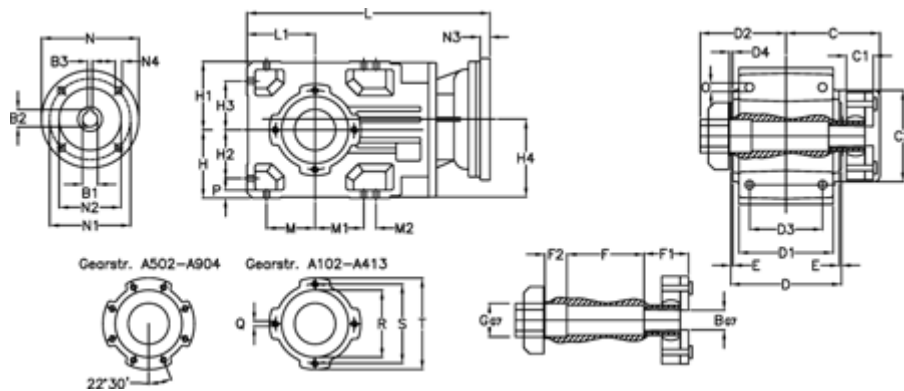

Article number: 29600100636230  
 Description: Bevel helical gearbox  
 A102QF30-6,3-P80B5

## Measures

B = 30	D1 = 95	F2 = 36	L = 302.0	N3 = -
B1 = 19	D2 = 90	G = 32	L1 = 70	N4 = M10x12
B2 = 21.8	D3 = 75	GA = 14,5 NM	M = 50.0	O = 9.5
B3 = 6	d4 = 4.5	H = 70	M1 = 50.0	P = 9
C = 101.5	Description = A102QF-xx-P80 B5	H1 = 70	M2 = -	Q = M8x12
C1 = 29	E = 3.0	H2 = 50.0	N = 200	R = 80
C2 = 83.0	F = 77.5	H3 = 50.0	N1 = 165	S = 100
D = 117	F1 = 36.0	H4 = 83.0	N2 = 130	T = 120